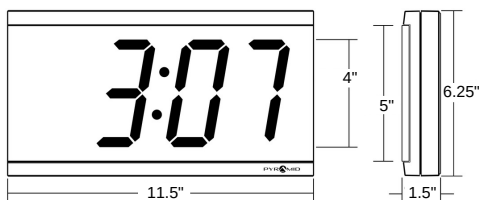

NEW!  
WHITE LED  
SERIES

4" Numeral, 4 Digit  
White LED  
Part #SED4W4LDRB

4" Numeral, 6 Digit  
White LED  
Part #SED4W6LDRB

Improve efficiency and productivity with highly visible synchronized time throughout an entire facility. New white LED digital clocks keep reliable time in site. Choose from 4 digit (00:00) or 6 digit (00:00:00) time formats.

### FEATURES

- Highly visible white LED display (up to 250 ft)
- Suitable for open areas and long hallways
- Non-intrusive white light
- PoE/IP Network Synchronization method
- 4 Digit 00:00 or 6 Digit 00:00:00 models
- AM/PM indicator
- 12/24 hour display format options
- 105-240V AC
- Automatic Daylight Saving Time
- Includes anti-theft wall bracket for safe and secure mounting
- 3-year manufacturer's limited warranty
- Proudly Made in USA

### SPECIFICATIONS

<b>PART #:</b>	<b>SED4W4LDRB</b>	<b>SED4W6LDRB</b>
<b>DIGIT HEIGHT/FORMAT:</b>	<b>4"X 4-DIGIT</b>	<b>4"X 6-DIGIT</b>
<b>WEIGHT:</b>	1.95lbs	2.8lbs
<b>DIMENSIONS:</b>	11.5" x 6.25" x 1.5"	15.5" x 6.25" x 1.5"
<b>SHIPPING WEIGHT:</b>	2.6lbs	3.05lbs
<b>LENS MATERIAL:</b>	Non-glare, shatterproof transparent polycarbonate Reinforced Acrylonitrile Butadiene Styrene (ABS)	
<b>BEZEL MATERIAL:</b>	Black	
<b>BEZEL COLOR:</b>	12 Hour (AM/PM) OR 24 Hour (Military)	
<b>TIME FORMAT MODES:</b>	White	
<b>LED COLOR:</b>	White	