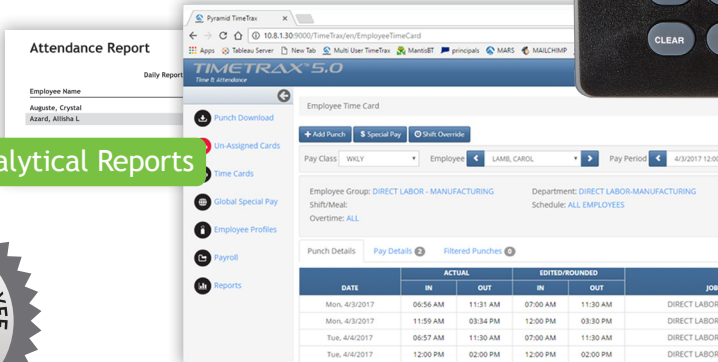

Model PSDLAUBKK

17 Analytical Reports

SPE (Savings Per Employee) : Average Annual Savings of $2,255 per employee based on 17 minutes saved per day @ US Dept. of Labor 2012 Average Hourly Wage including Benefits.