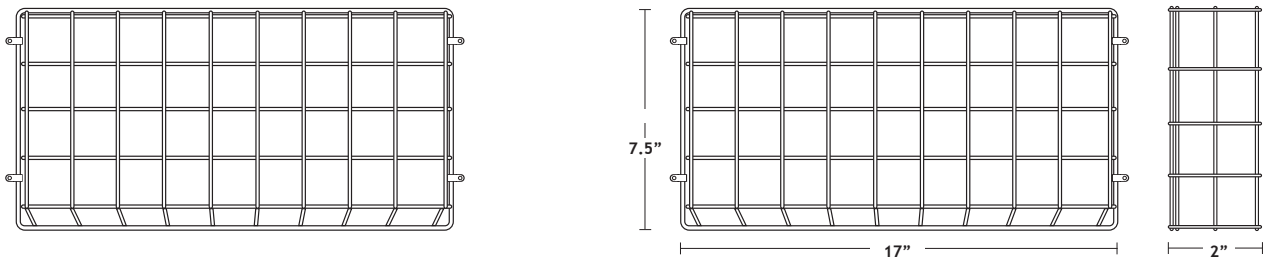

PYRAMID DIGITAL CLOCK CHROME WIRE GUARD

Installation Instructions 43193-3

SIMPLE : SMART®

OVERVIEW

Thank you for choosing a Pyramid Digital Clock Chrome Wire Guard (43193-3). This heavy duty welded chrome wire guard kit is used to protect digital wall clocks located in high damage-potential areas.

Use for Models:

- 3 in. x 4-digit Digital Clock
- 4 in. x 4-digit Digital Clock
- 2.5 in. x 6-digit Digital Clock
- 4 in. x 6-digit Digital Clock

The wire guard is also suitable for lights, signs and other devices.

For more information, visit pyramidtimesystems.com or call our technical support team at **888.479.7264** during regular business hours: **8:30am-5pm EST, M-F**.

KIT CONTENTS

- (1) Digital Clock Chrome Wire Guard
- (4) Mounting Screws
- (4) Anchors