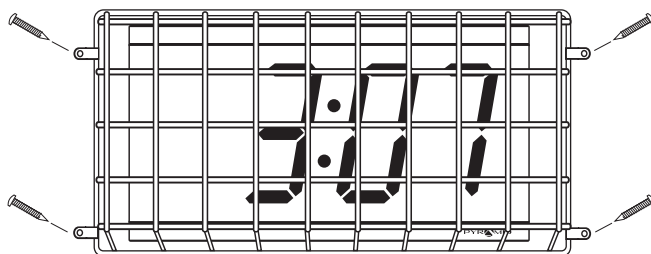

INSTALLATION

- ① Center wire guard over digital clock.
- ② Mount wire guard to wall using screws. Do not overtighten screws.

PYRAMID DIGITAL CLOCK CHROME WIRE GUARD

Installation Instructions 43193-3

SIMPLE : SMART®

SPECIFICATIONS	
Construction	Heavy Duty Welded Chrome
Finish	Polished Chrome
Mounting	Wall
Warranty	3-Year manufacturer's limited warranty
Guarantee	30-day money back guarantee
Includes	(1) Digital Clock Chrome Wire Guard (4) Mounting Screws (4) Anchors
Dimensions (W x H x D)	17 in x 7.5 in x 2 in (43.18 cm x 19.05 cm x 5 cm)
Weight	0.9 lbs (.408 kg)
Shipping Weight	1.7 lbs (0.77 kg)