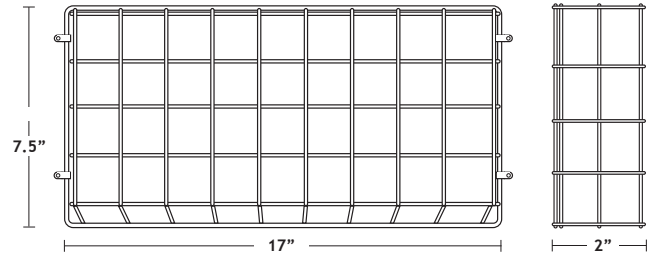

SPECIFICATIONS	
Construction	Heavy Duty Welded Chrome
Finish	Polished Chrome
Mounting	Wall
Warranty	3-Year manufacturer's limited warranty
Guarantee	30-day money back guarantee
Includes	(1) Digital Clock Chrome Wire Guard (4) Mounting Screws (4) Anchors
Dimensions (W x H x D)	17 in x 7.5 in x 2 in (43.18 cm x 19.05 cm x 5 cm)
Weight	0.9 lbs (.408 kg)
Shipping Weight	1.7 lbs (0.77 kg)